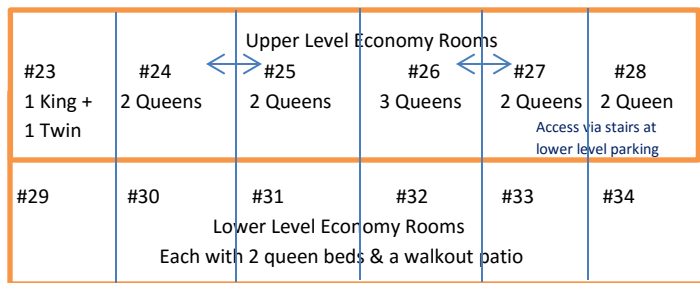

Cabin Parking

Cabins

Rooms on the River

Access to 23 & 24 via upper level parking

Access to 25 & 26 via upper level parking

Lower Level Parking Rooms 27-34

Upper Level Parking Rooms 23-26

FALL RIVER