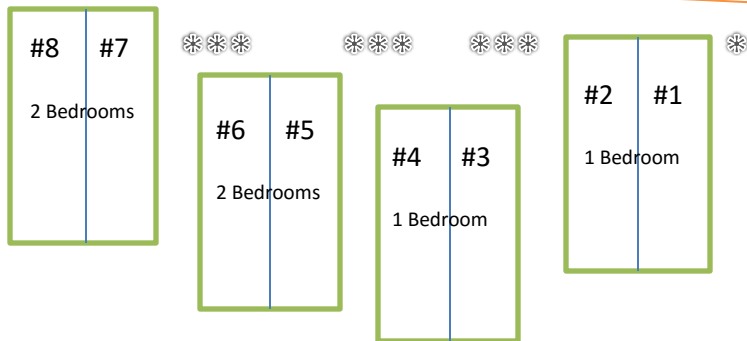

Cabin Parking

Cabins

Rooms on the River

Access to 23 & 24 via upper level parking

Access to 25 & 26 via upper level parking

Lower Level Parking Rooms 27-34

Upper Level Parking Rooms 23-26

FALL RIVER

Fire Pit

Old Man Mountain Lodge